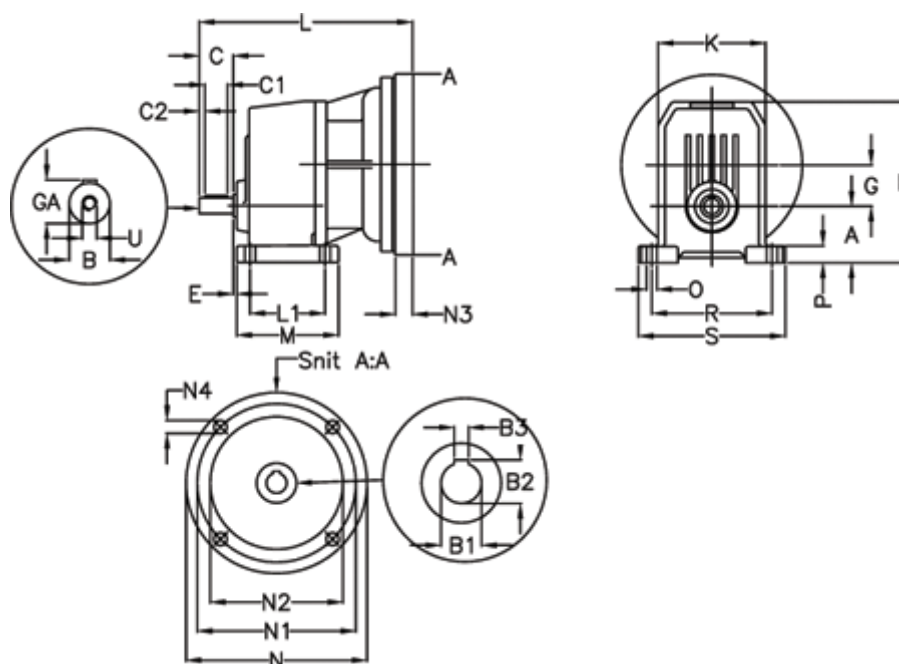

Article number: 40550301031230

Description: Single Stage Helical Gear  
S 301-10,3-P80B5

## Measures

A = 60	E = 20.5	M = 125.0	R = 160
B = 24	F = 8x7x40	N = 200	S = 190
B1 = 19	G = 51.8	N1 = 165	U = M8
B2 = 21.8	GA = 27.0	N2 = 130	
B3 = 6	H = 183.0	N3 = -	
C = 50	K = 130	N4 = M10x12	
C1 = 40	L = 252	O = 11	
C2 = 5	L1 = 90.0	P = 20.0	